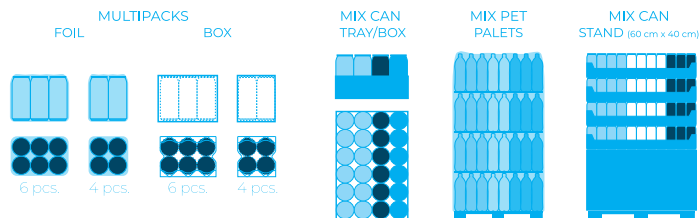

TOTAL PRODUCTION PLANT AREA:
28 500 m²

WAREHOUSE:
18 000 pallet places for finished product

LOADING:
Average number of trucks and containers:
Low season - 30 per day
High season - 60 per day

WATER USE INTENSITY:
Average water consumption in 2021
448 718 m³

NEW SYRUP ROOM:
Investment in progress, scheduled completion date 2022

PRODUCTION:
6 production lines:
4 can lines
1 PET line
1 glass line

AVAILABLE FORMATS

Wide range of packaging options

Can

PET

Glass

Custom Packing