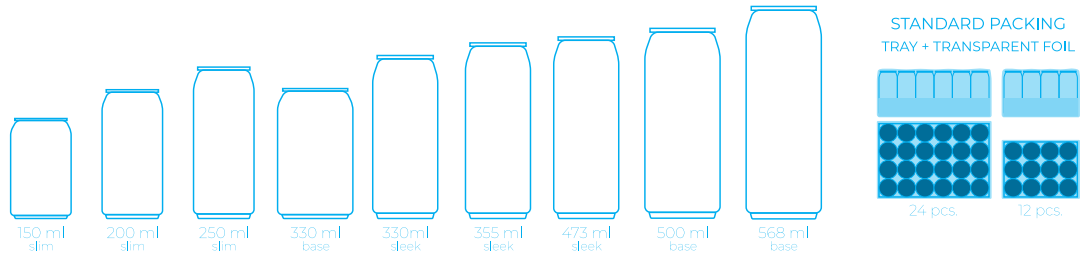

NEW SYRUP ROOM:
Investment in progress, scheduled completion date 2022

PRODUCTION:
6 production lines:
4 can lines
1 PET line
1 glass line

AVAILABLE FORMATS

Wide range of packaging options

Can

PET

Glass

Custom Packing