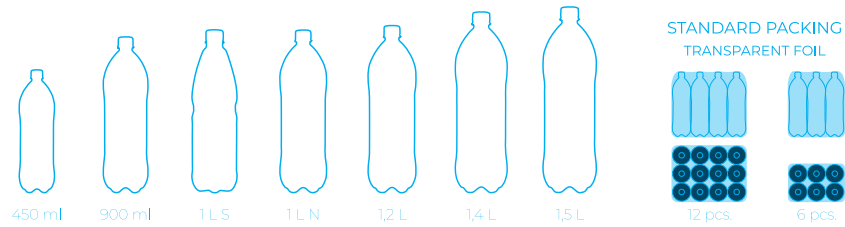

NEW SYRUP ROOM:
Investment in progress, scheduled completion date 2022

PRODUCTION:
6 production lines:
4 can lines
1 PET line
1 glass line

AVAILABLE FORMATS

Wide range of packaging options

Can

PET

Glass

Custom Packing